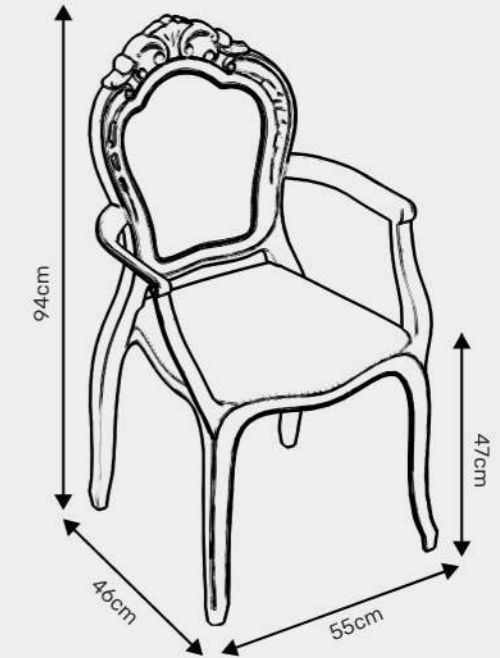

Floria - PC Armchair

5,0 kg

COLOR OPTION

- CLEAR
  TRANSPARENT
- BLACK
  TRANSPARENT
- AMBER
  TRANSPARENT
- GLOSSY
  WHITE
- GLOSSY
  BLACK

TECHNICAL DETAILS

- 40'HC

  600 PIECES
- 20'HC

  264 PIECES
- 100 CBM

  900 PIECES