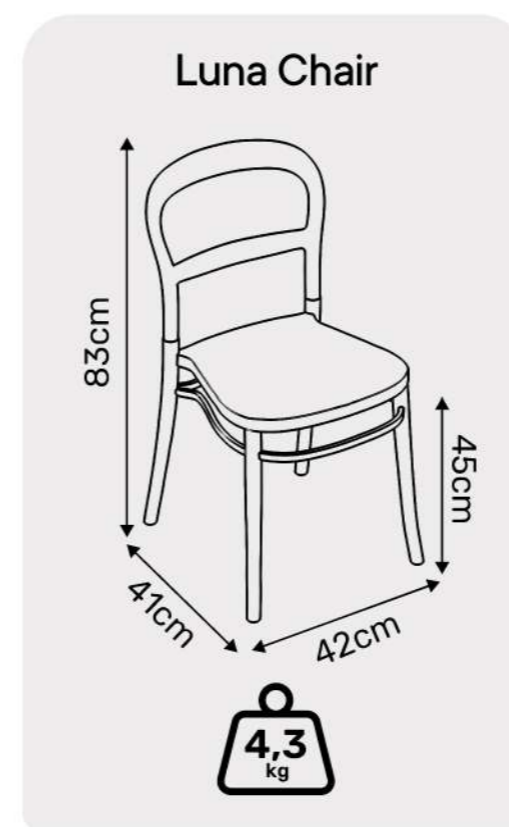

TECHNICAL DETAILS

40'HC 972 PIECES	20'HC 360 PIECES	82 CBM 1080 PIECES

COLOR OPTION

BLACK BLACK	WHITE GREY	YELLOW WHITE
YELLOW BLACK	RED WHITE	PURPLE WHITE