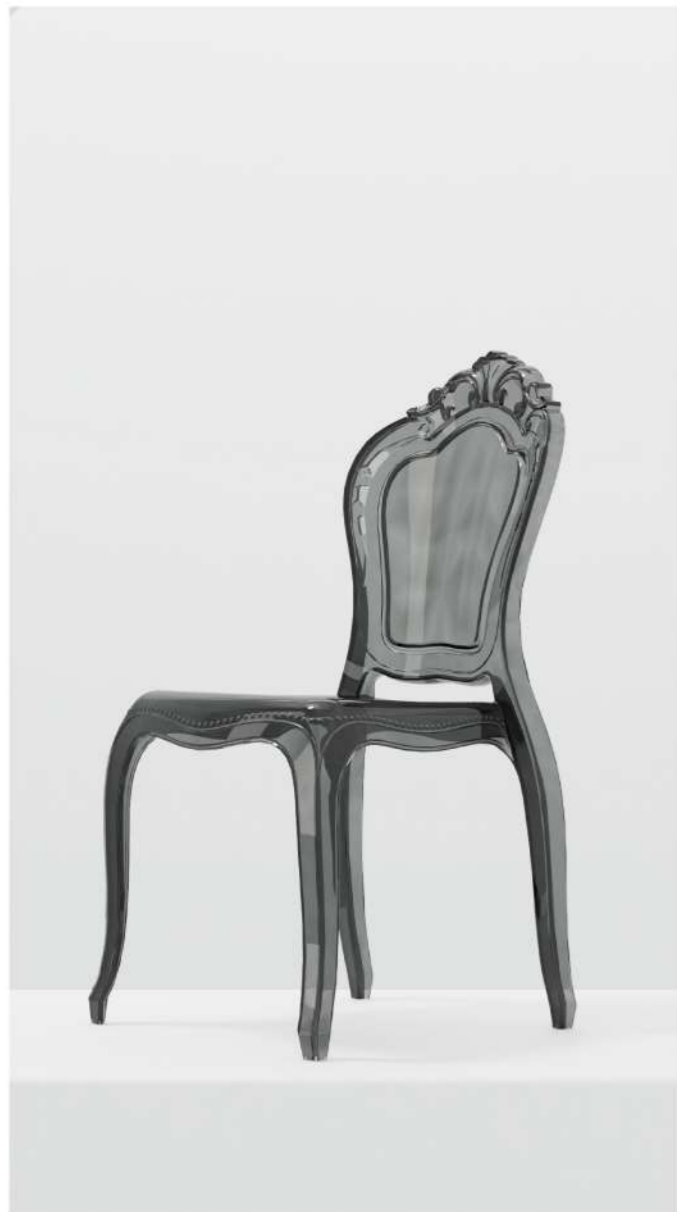

## FLORIA PC

Add a touch of elegance to your office space with our stunning polycarbonate transparent chair and table set! Made from high-quality materials, this set offers both style and functionality, with its sleek design and durable construction. The transparent polycarbonate material provides a modern, minimalist look while also being easy to clean and maintain. Perfect for small spaces or larger areas, this set is a great addition to any interior design scheme. Impress your guests and clients with this unique furniture set and elevate your space to the next level.