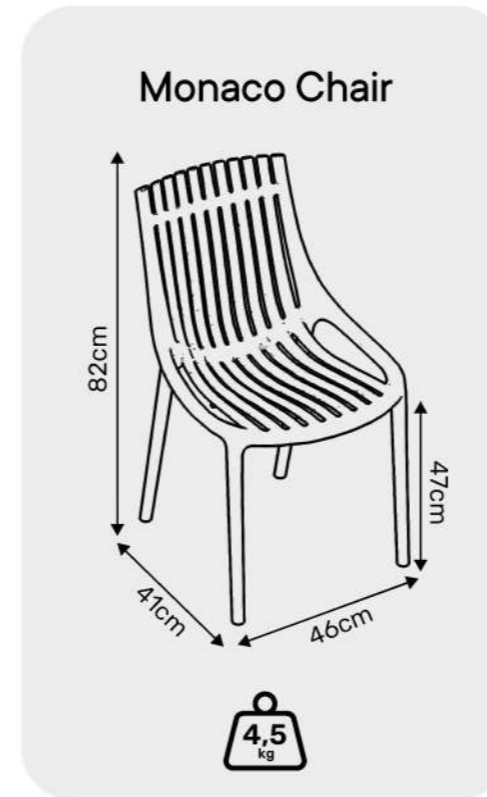

Monaco Chair

The Monaco chair is the perfect addition to any space, offering a contemporary look that's both sophisticated and versatile. Crafted with high-quality materials, this chair is built to withstand the elements, making it suitable for use both inside and outside. The Monaco chair's comfortable and ergonomic design ensures maximum comfort, while its elegant form adds a touch of sophistication to any environment.

Whether you're looking for a stylish seating option for your home, office, or outdoor space, the Monaco chair is the perfect choice for you.

TECHNICAL DETAILS

40'HC 600 PIECES	20'HC 264 PIECES	82 CBM 720 PIECES

COLOR OPTION

ORANGE	OLIVE GREEN	BEIGE	BLACK
TURQUISE	CAPPUCINO	RED	WHITE