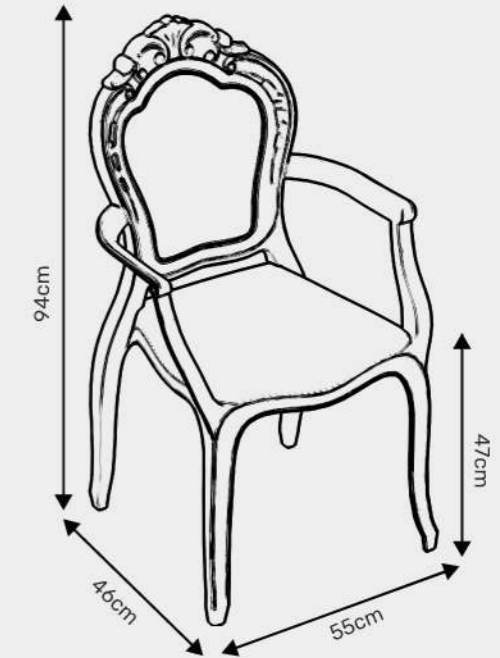

Floria - PC Armchair