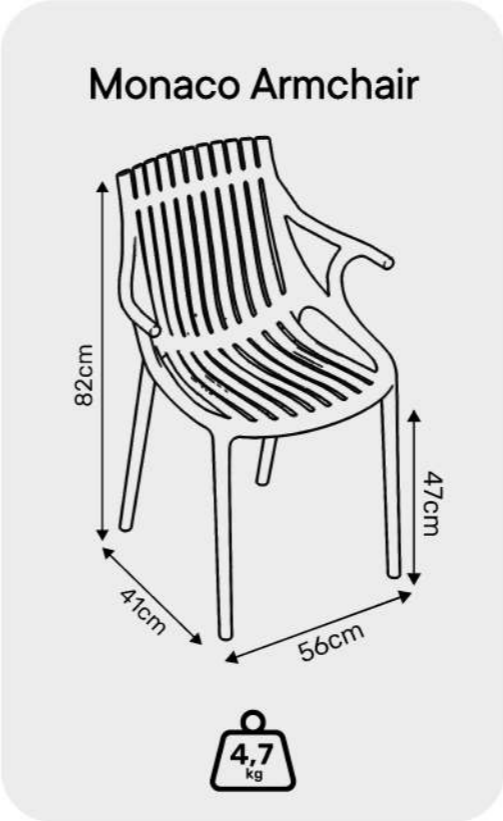

Monaco Armchair

The Monaco chair is the perfect addition to any space, offering a contemporary look that's both sophisticated and versatile. Crafted with high-quality materials, this chair is built to withstand the elements, making it suitable for use both inside and outside. The Monaco chair's comfortable and ergonomic design ensures maximum comfort, while its elegant form adds a touch of sophistication to any environment. Whether you're looking for a stylish seating option for your home, office, or outdoor space, the Monaco chair is the perfect choice for you.