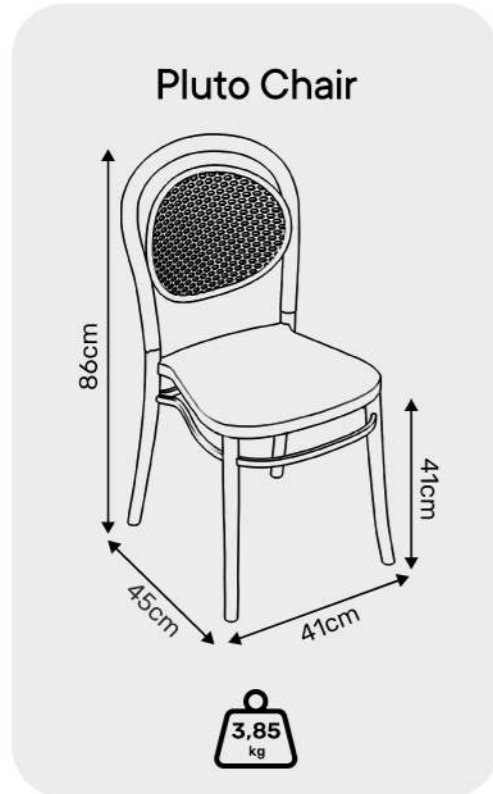

# Pluto Chair

Introducing the Pluto PP chair, a unique and innovative design inspired by the enigmatic planet Pluto. The circular form of the chair is a nod to the planet's shape, while its sleek lines and contemporary design make it a standout addition to any space. Crafted with high-quality polypropylene, the Pluto chair is lightweight yet sturdy, making it ideal for a wide range of settings, from homes to offices and public spaces. With its ergonomic design, the Pluto chair provides maximum comfort and support, allowing you to sit for long periods without feeling fatigued. Whether you're looking to add a touch of modern elegance to your home or office, the Pluto PP chair is a stylish and practical choice that's sure to impress.