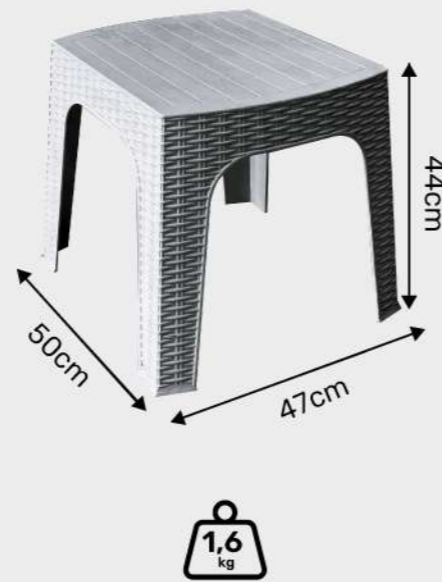

Lama Armchair & Coffee Table

Introducing the Lama Armchair and Lama Coffee Table, the epitome of style and comfort for your living space. The Lama Armchair is designed with luxurious, plush cushions that offer unparalleled comfort, wrapped in a sleek and modern frame that adds a touch of elegance to any room. Its ergonomic design ensures optimal support, making it the perfect spot to relax with a good book or enjoy a conversation.

Complementing the armchair, the Lama Coffee Table is a masterpiece of both form and function. Crafted with high-quality materials, it features a sturdy yet elegant design that serves as the perfect centerpiece for your living area. The spacious tabletop provides ample room for your essentials, from coffee cups to decorative items, while the lower shelf offers additional storage space, keeping your living room tidy and organized.

Lama Coffee Table

ARMCHAIR TECHNICAL DETAILS

  40'HC 1150 PIECES	 20'HC 600 PIECES	 82 CBM 1250 PIECES

COLOR OPTION