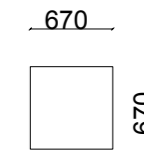

277

Arte

sofa set

3 seater

2 seater

Armchair

Pouff

TECHNICAL DRAWINGS