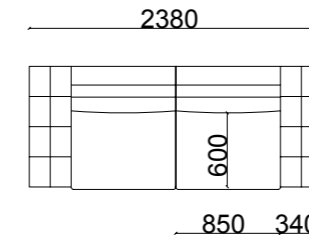

277

Arte

sofa set

3 seater

2 seater

Armchair

Pouff

TECHNICAL DRAWINGS