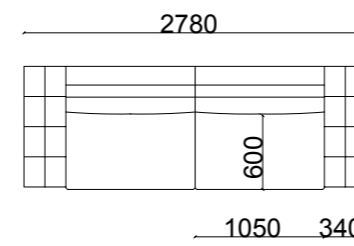

277

Arte

sofa set

3 seater

2 seater

Armchair

Pouff

TECHNICAL DRAWINGS