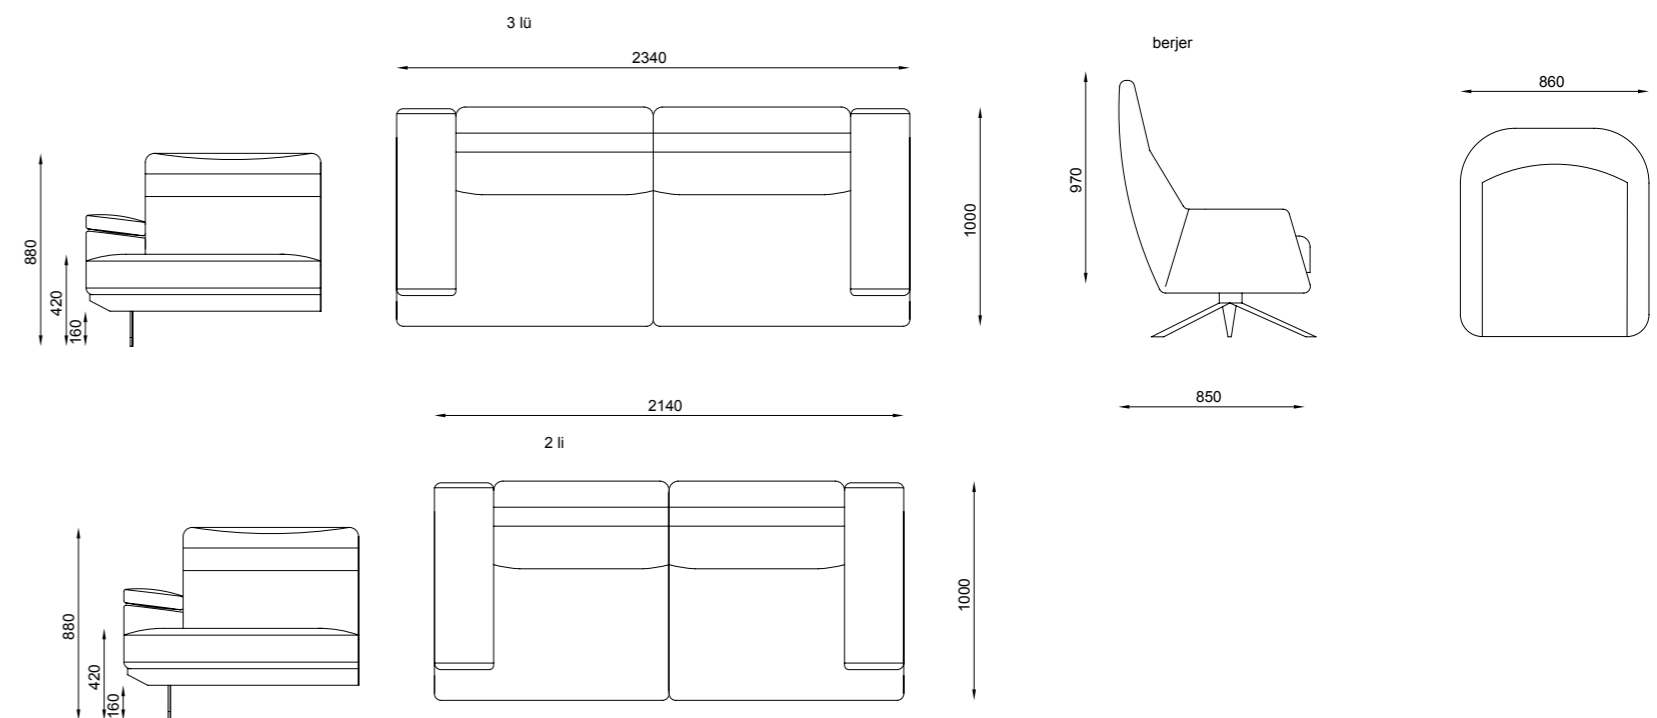

TECHNICAL DRAWINGS