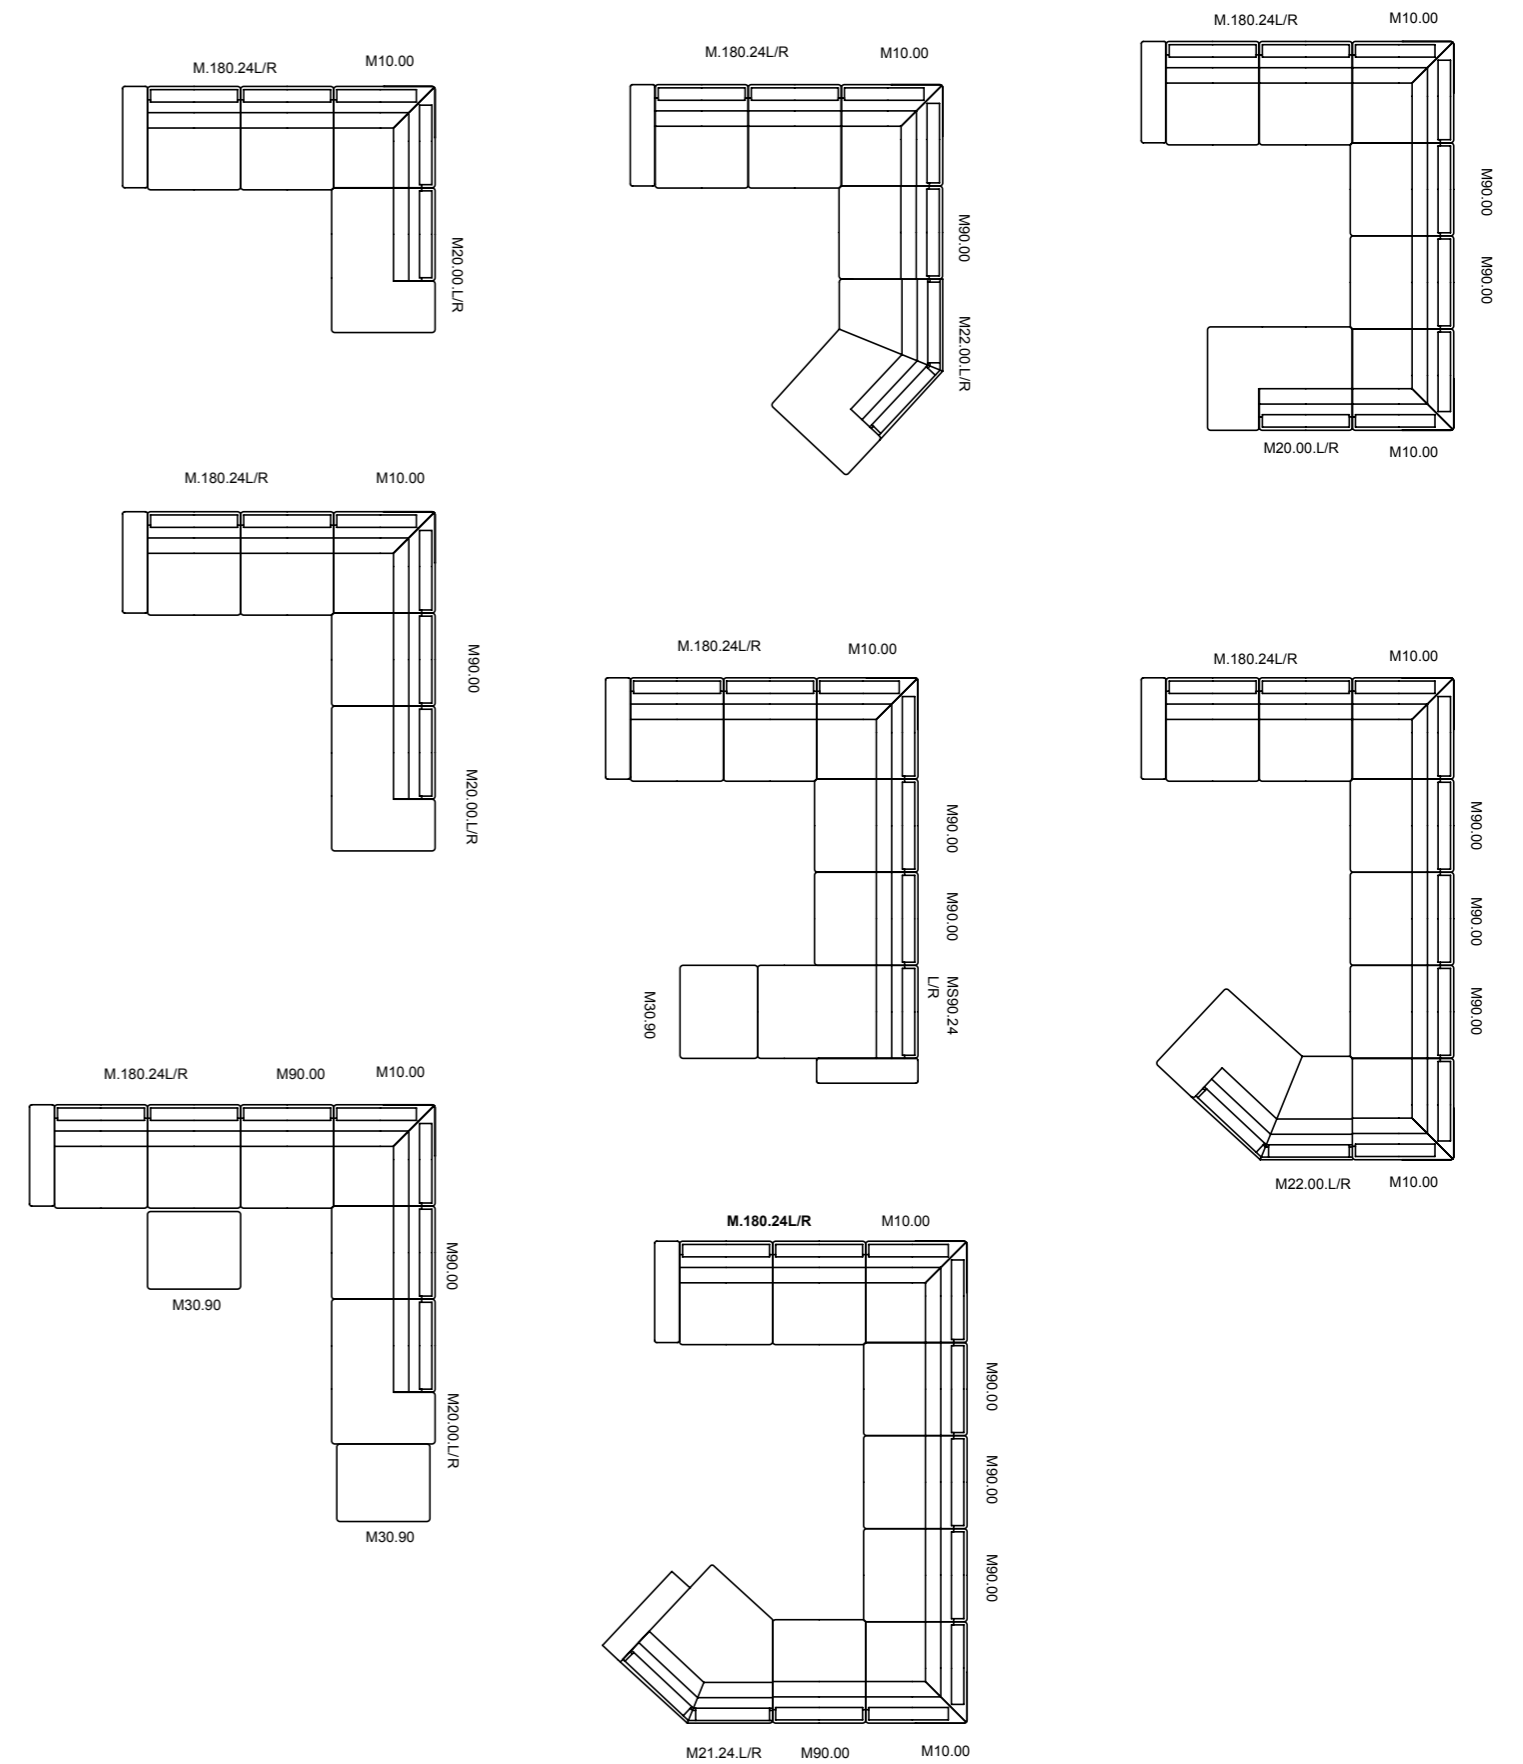

One

corner

TECHNICAL DRAWINGS