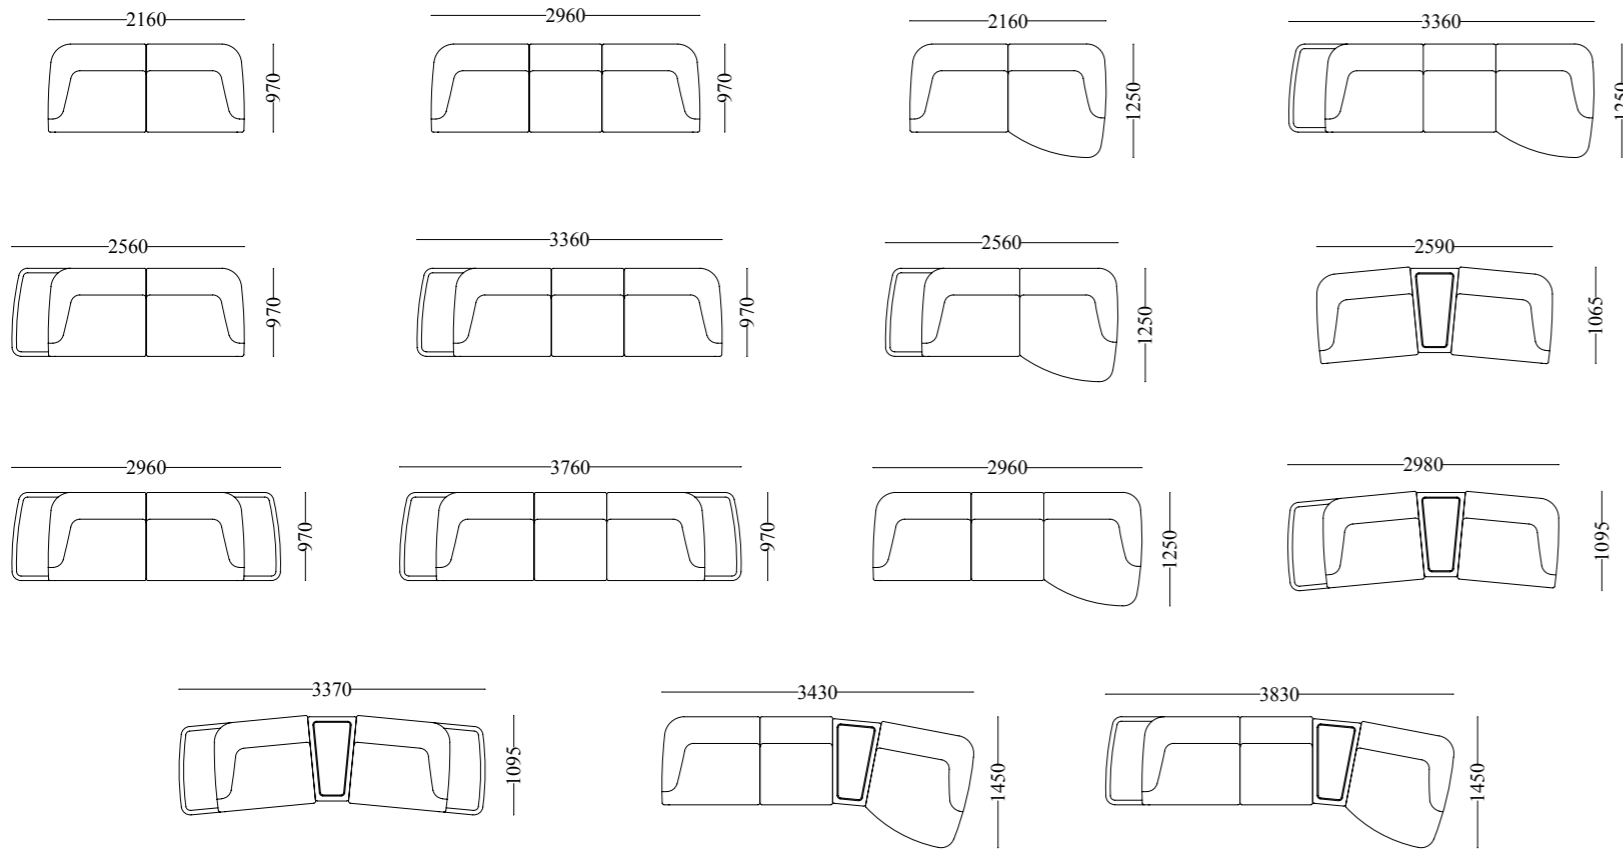

Piedra

corner

TECHNICAL DRAWINGS