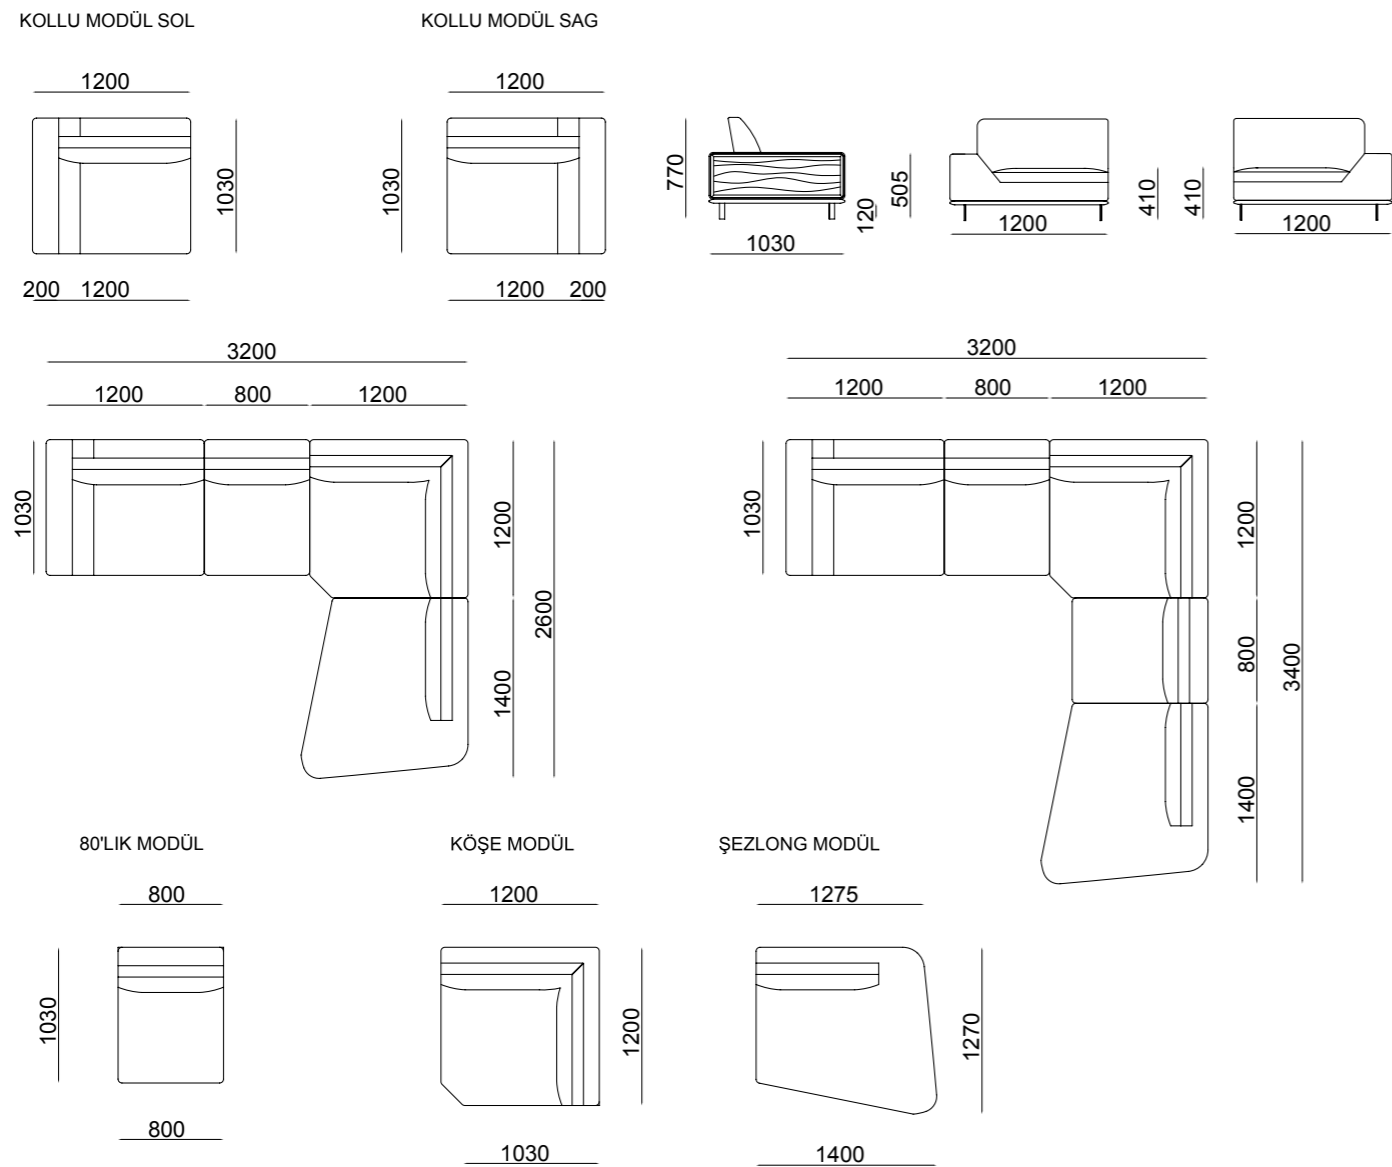

TECHNICAL DRAWINGS

Mozart

dining room

Console

Table

Chair

Wall Unit

TECHNICAL DRAWINGS

Mozart

corner

TECHNICAL DRAWINGS

Craft

sofa set

3 seater

3 seater

3 seater