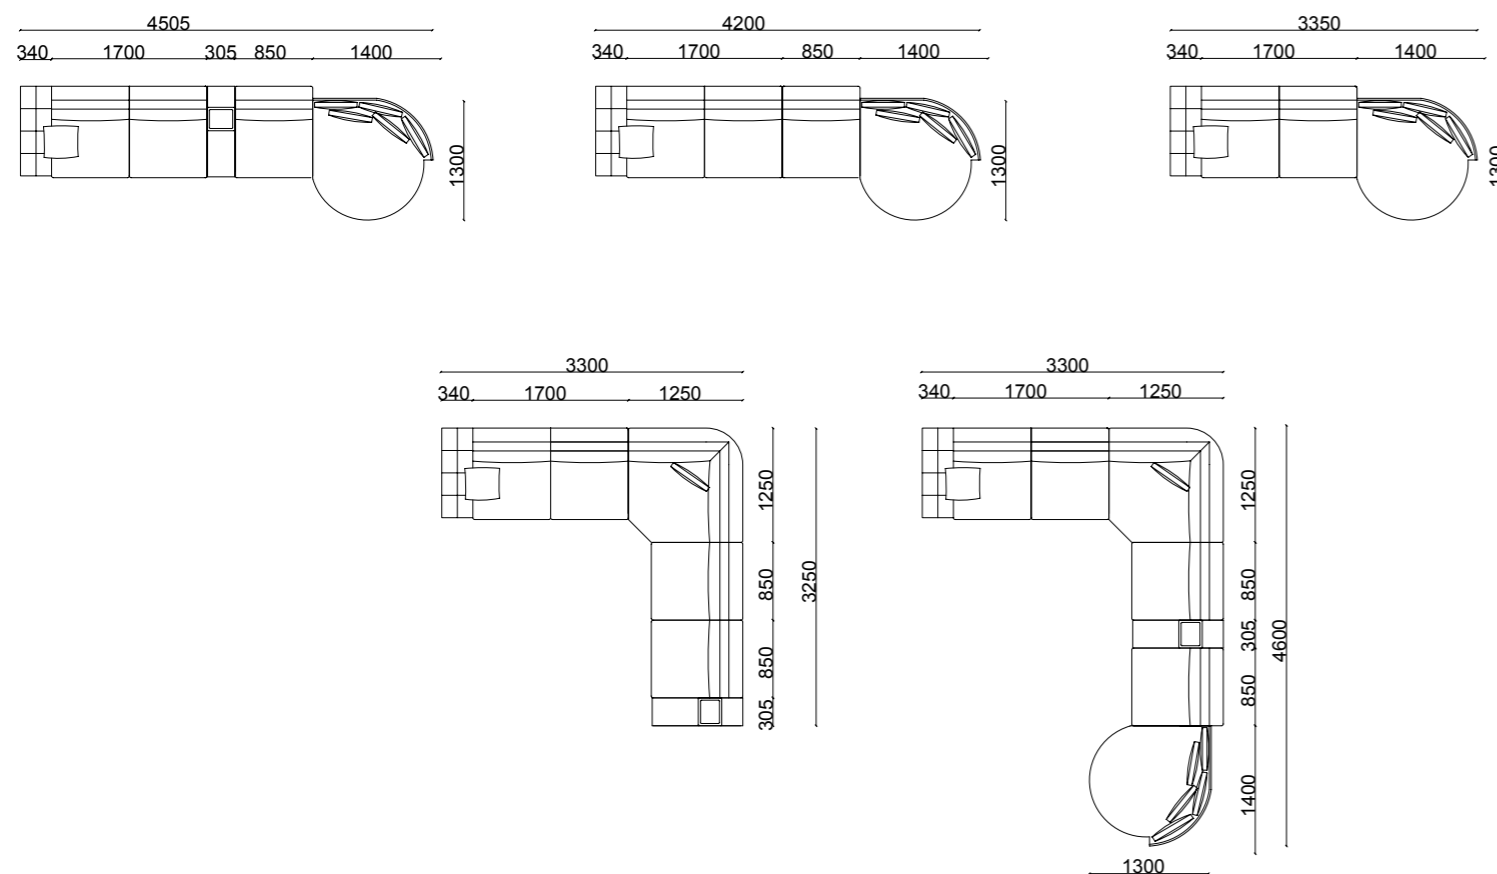

Arte

corner

Opus

sofa set

TECHNICAL DRAWINGS

TECHNICAL DRAWINGS

Life

sofa set

4 seater

3 seater

Armchair

Pouff

TECHNICAL DRAWINGS

Mozart

sofa set

4 seater