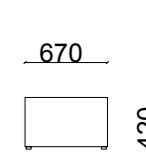

277

Arte

sofa set

3 seater

2 seater

Armchair

Pouff

TECHNICAL DRAWINGS