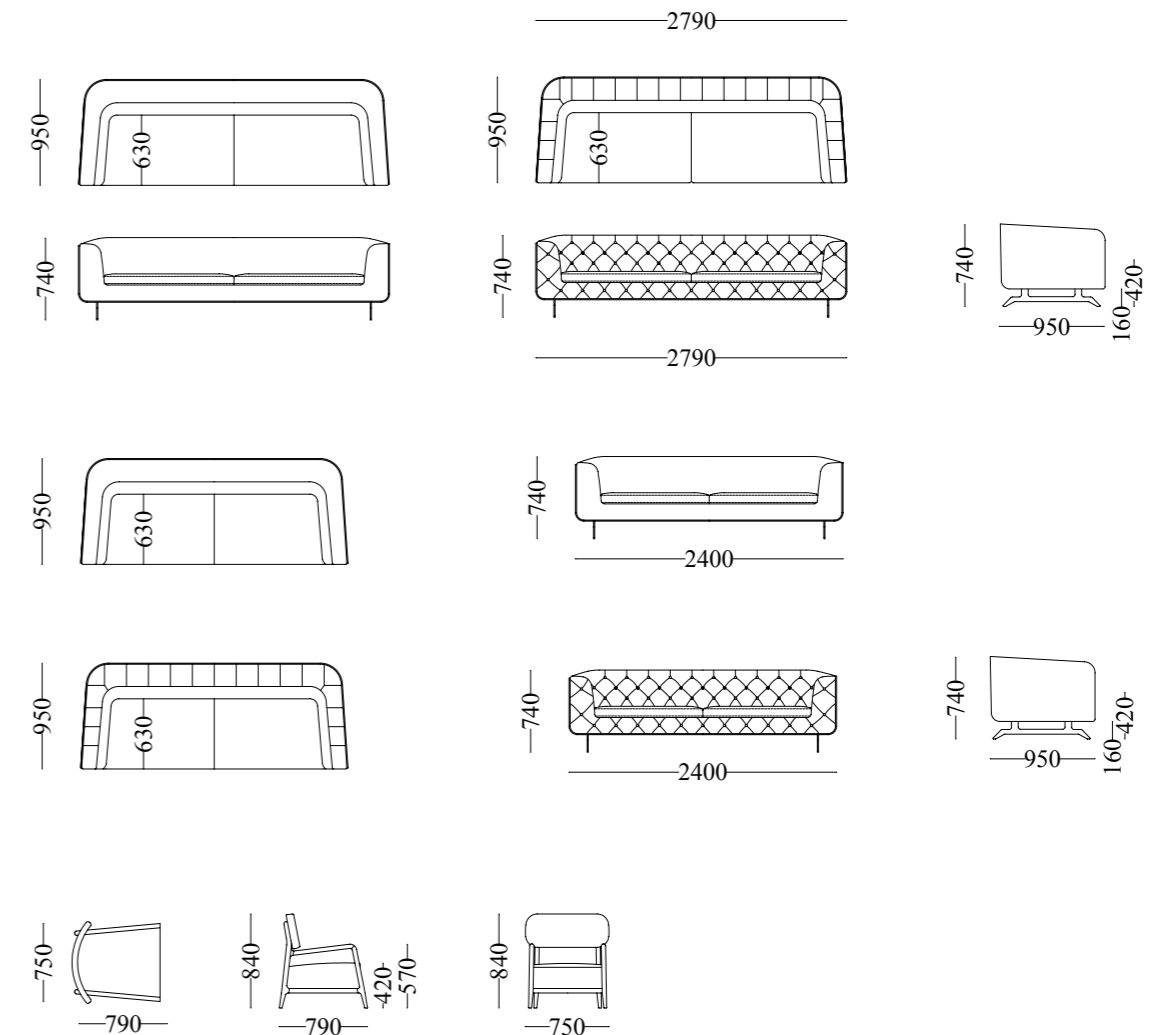

TECHNICAL DRAWINGS

Soprano

sofa set

4 seater

3 seater

Armchair

4 seater

3 seater

Armchair

Vanni

sofa set

3 seater

2 seater

Armchair

TECHNICAL DRAWINGS

TECHNICAL DRAWINGS