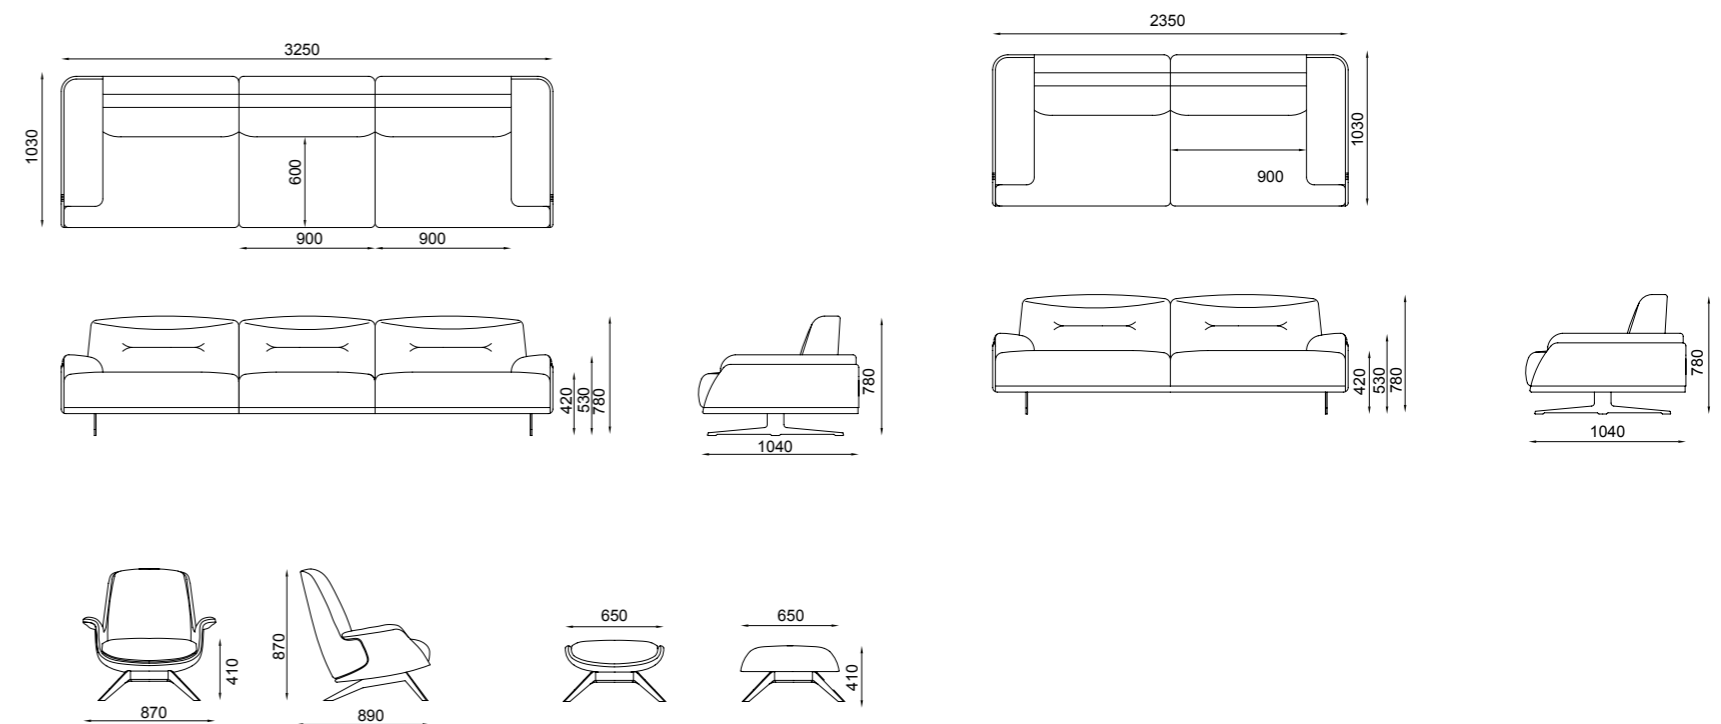

Arte

corner

Opus

sofa set

TECHNICAL DRAWINGS

TECHNICAL DRAWINGS

Life

sofa set

4 seater

3 seater

Armchair

Pouff

TECHNICAL DRAWINGS

Mozart

sofa set

4 seater