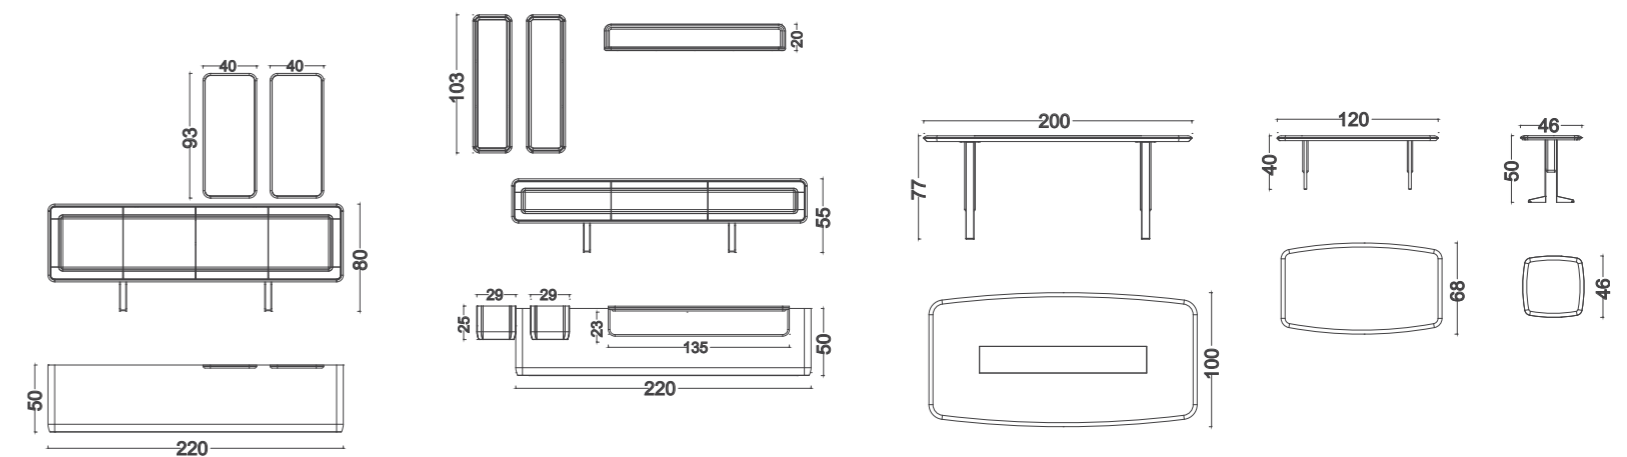

TECHNICAL DRAWINGS

Mozart

dining room

Console

Table

Chair

Wall Unit

TECHNICAL DRAWINGS