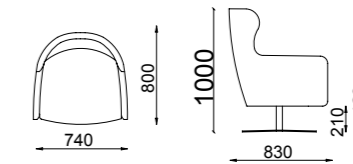

277

Arte

sofa set

3 seater

2 seater

Armchair

Pouff

TECHNICAL DRAWINGS