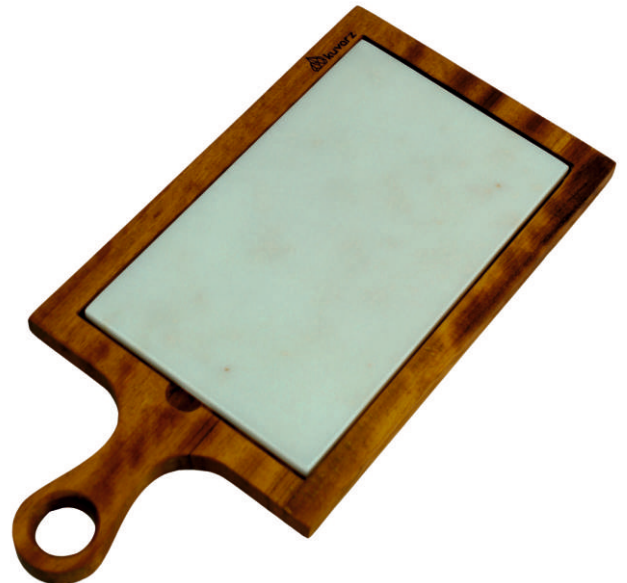

**Circle with Handle Serving Board**  
KY1079-MR19

Price: 40,95 USD

Dimensions: 34x34x1,8cm  
Material: Beech Wood & Marble

**Rectangle Serving Board - Iroko 44x24**  
RK1044-MR5

Price: 66,32 USD

Dimensions: 44x24x1,8cm  
Material: Iroko Wood & Marble

**Rectangle Serving Board - Iroko 39x21**  
RK1045-MR4

Price: 51,41 USD

Dimensions: 39x21x1,8cm  
Material: Iroko Wood & Marble

**Rectangle Serving Board - Iroko 34x19**  
RK1046-MR3

Price: 37,36 USD

Dimensions: 34x19x1,8cm  
Material: Iroko Wood & Marble

**Handle Serving Board - Iroko 39x19**  
RK1047-MR6

Price: x USD

Dimensions: 39x19x1,8cm  
Material: Iroko Wood & Marble

**Circle Serving Board - Iroko 30cm**  
RK1053-MR18

Price: 45,18 USD

Dimensions: 30x30x1,8cm  
Material: Iroko Wood & Marble