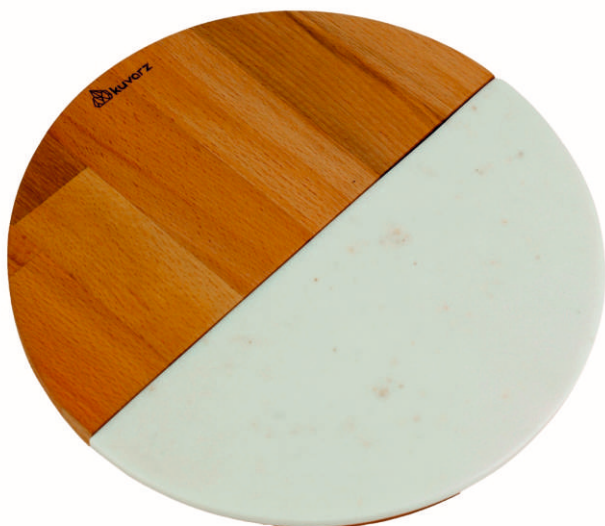

### Chopping Board with Hopper - Beech

KY1087-MZ1 (Small)  
KY1088-MZ3 (Large)

Small Size Price: 29,34 USD  
Large Size Price: 40,35 USD

Small Size Dimensions: 32x22x6cm  
Large Size Dimensions: 41x29x7cm  
Material: Beech Wood & 430 Quality Stainless Steel

### Steak Serving Board - MDF 35x32

MDP1084-PS39

Price: 26,15 USD  
(Bowls are included in the price)

Dimensions: 35x32x1,8cm  
Material: MDF Wood & PVC Coating

### Steak Serving Board - MDF 35x32

MDL1084-PS39

Price: 26,15 USD  
(Bowls are included in the price)

Dimensions: 35x32x1,8cm  
Material: MDF Wood & Lacquer Paint

**Circle Serving Board - Beech 30cm**  
KY1080-MR33

Price: 33,86 USD

Dimensions: 30x30x1,8cm  
Material: Beech Wood & Marble

**Serving Board with Handle - Beech 41x23**  
KY1081-MR31

Price: 32,95 USD

Dimensions: 41x23x1,8cm  
Material: Beech Wood & Marble

**Serving Board with Handle - Beech 40x22**  
KY1082-MR26