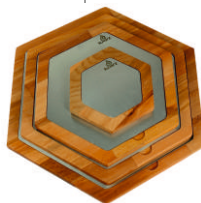

### Circle Serving Board - Beech 33cm

KY1019-PS14

Price: 27,13 USD

Dimensions: 33x33x1,8cm

Material: Beech Wood & 304 Quality Stainless Steel

**Hexagon Serving Board - Beech 39x34**  
KY1022-PS17

Price: 32,46 USD

Dimensions: 39x34x1,8cm  
Material: Beech Wood & 304 Quality Stainless Steel

**Hexagon Serving Board - Beech 34x29**  
KY1023-PS18

Price: 23,97 USD

Dimensions: 34x29x1,8cm  
Material: Beech Wood & 304 Quality Stainless Steel

**Hexagon Serving Board - Beech 28x24**  
KY1024-PS19

Price: 15,99 USD

Dimensions: 28x24x1,8cm  
Material: Beech Wood & 304 Quality Stainless Steel

**Hexagon Serving Board - Beech 16x14**  
KY1025-PS20

Price: 5,12 USD