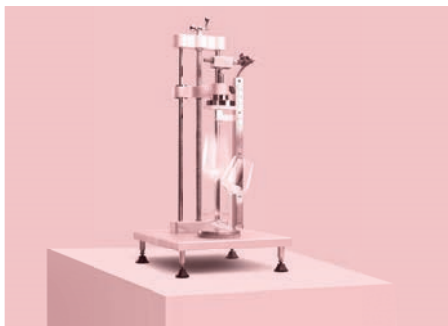

Free Fall Test

(In-house method):

Glass is released for a free fall from the height of 28 cm.