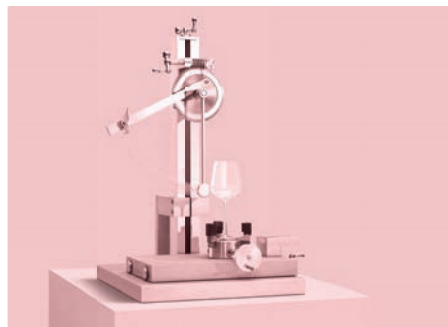

TECHNOLOGY

Bowl Impact Test

35% stronger

Test is performed according to the standards below: DIN 52295 / Testing of glass - Pendulum impact test EN 12980:2000 / Materials and articles in contact with foodstuffs. Non-metallic articles for catering and industrial use. Method of test for the determination of impact resistance.