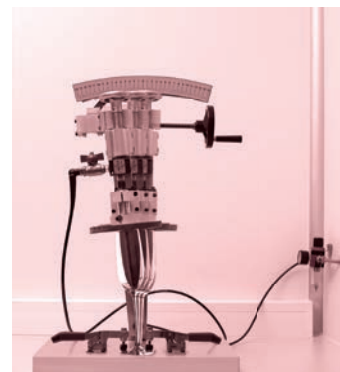

PROVEN BY STRENGTH TESTS

Free Fall

JDE lead-free* crystal glasses are dropped free from a high level on a metal plate.

Impact

JDE lead-free* crystal glasses undergo hits one after another, with increasing impacts.