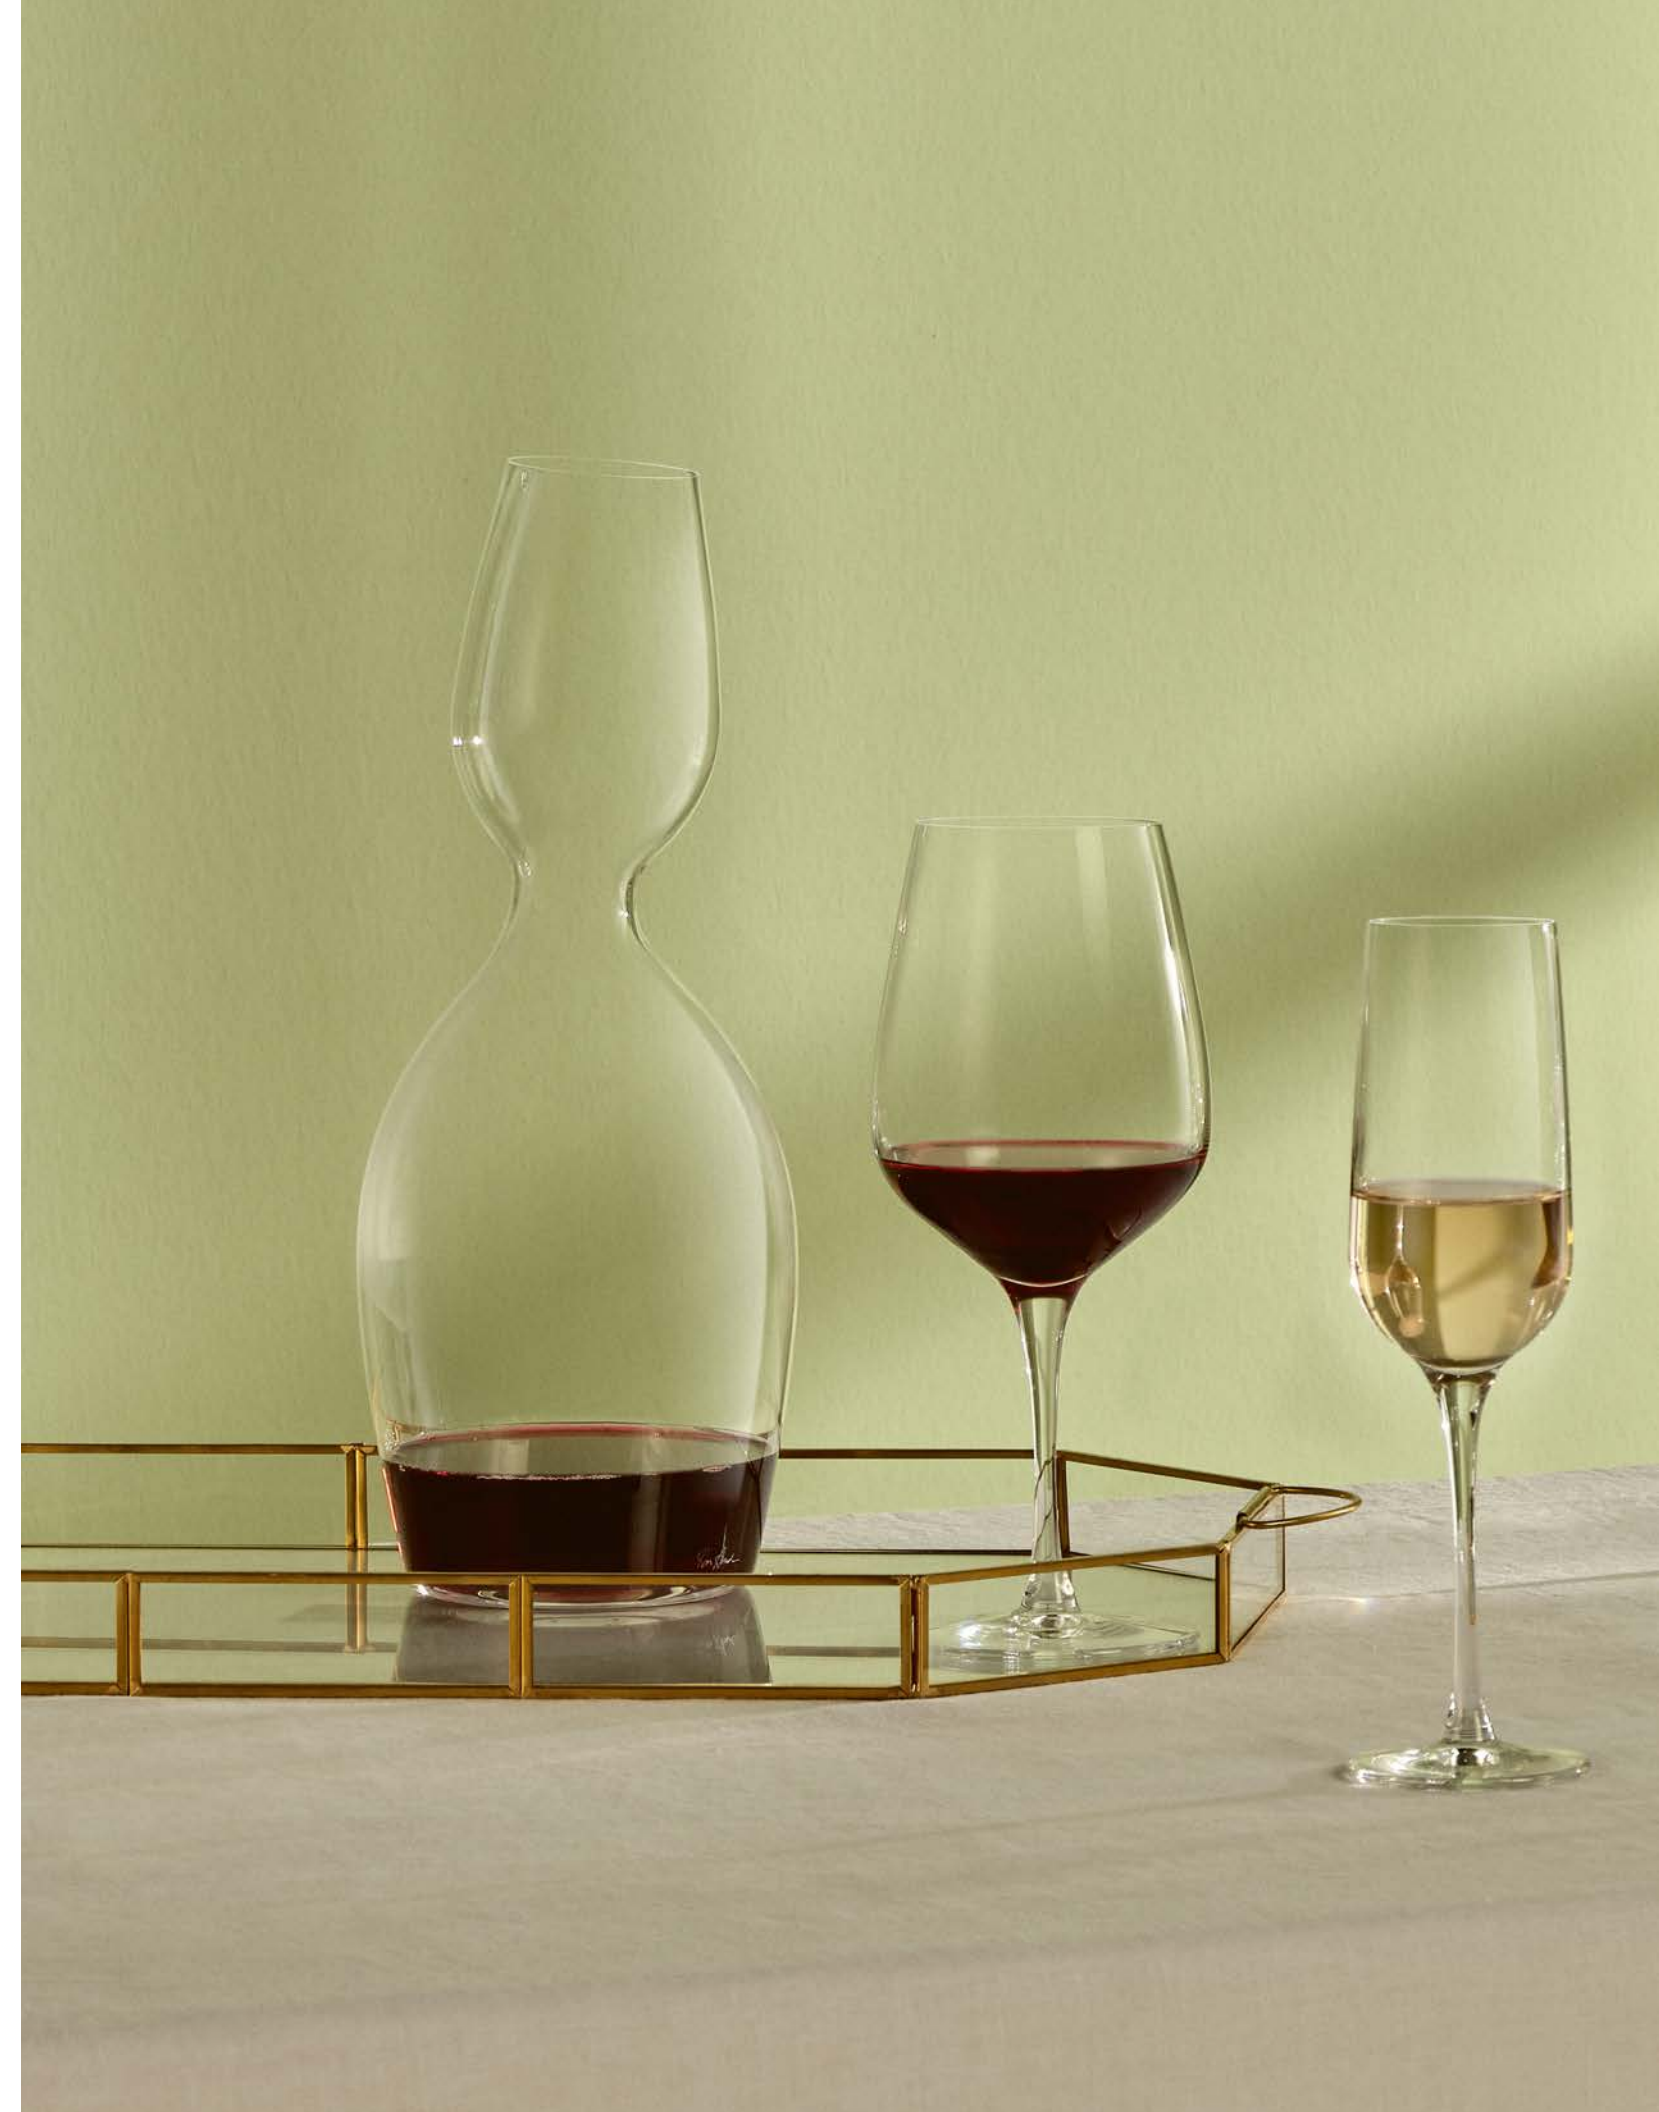

H: 232 mm 9 1/4"
T: 85 mm 3 1/4"
V: 450 cc 15 1/4 oz

Water
Glasses

31878 - 1049619

H: 156 mm 6 1/4"
T: 75 mm 3"
V: 450 cc 15 1/4 oz

. DRINKS

As well as catering to wine and spirit drinkers, . has also created a range of complimentary glasses for other drinks. These work as stand-alone items or as part of a set. . feels it is important to deliver an integrated experience, where each element of glassware compliments the other. The glasses made for our soft drink range have of course been finished to the exact same high degree of specification.