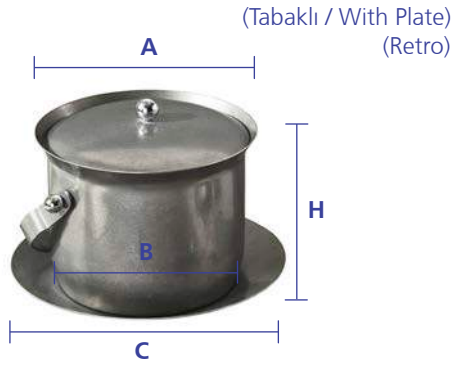

İZOLELİ BUZ KOVASI - ASKILI / INSULATED ICE BUCKET

(Tabaklı / With Plate)

A46006 (Sade / Plain)

- A** - Ø 13,5 cm
B - Ø 11 cm
C - Ø 17 cm
H - 10,5 cm

BUZ KOVASI / ICE BUCKET

İZOLELİ BUZ KOVASI - ASKILI / INSULATED ICE BUCKET