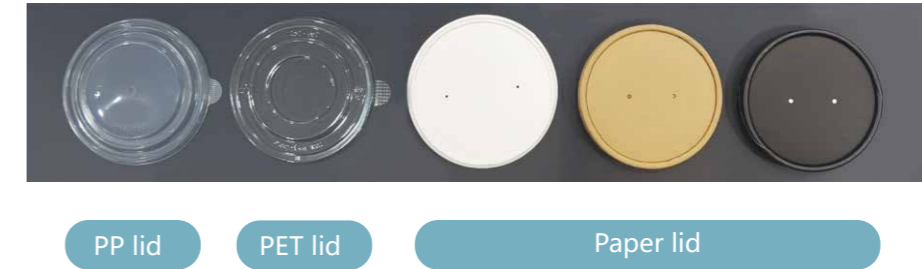

Dia.200 (dia.7.87")

Dia.220 (dia.8.66")

Adjustable combination

Variable lids to choose

Special material

Aluminum foil inside

bamboo paper

Sugarcane paper with PLA lining