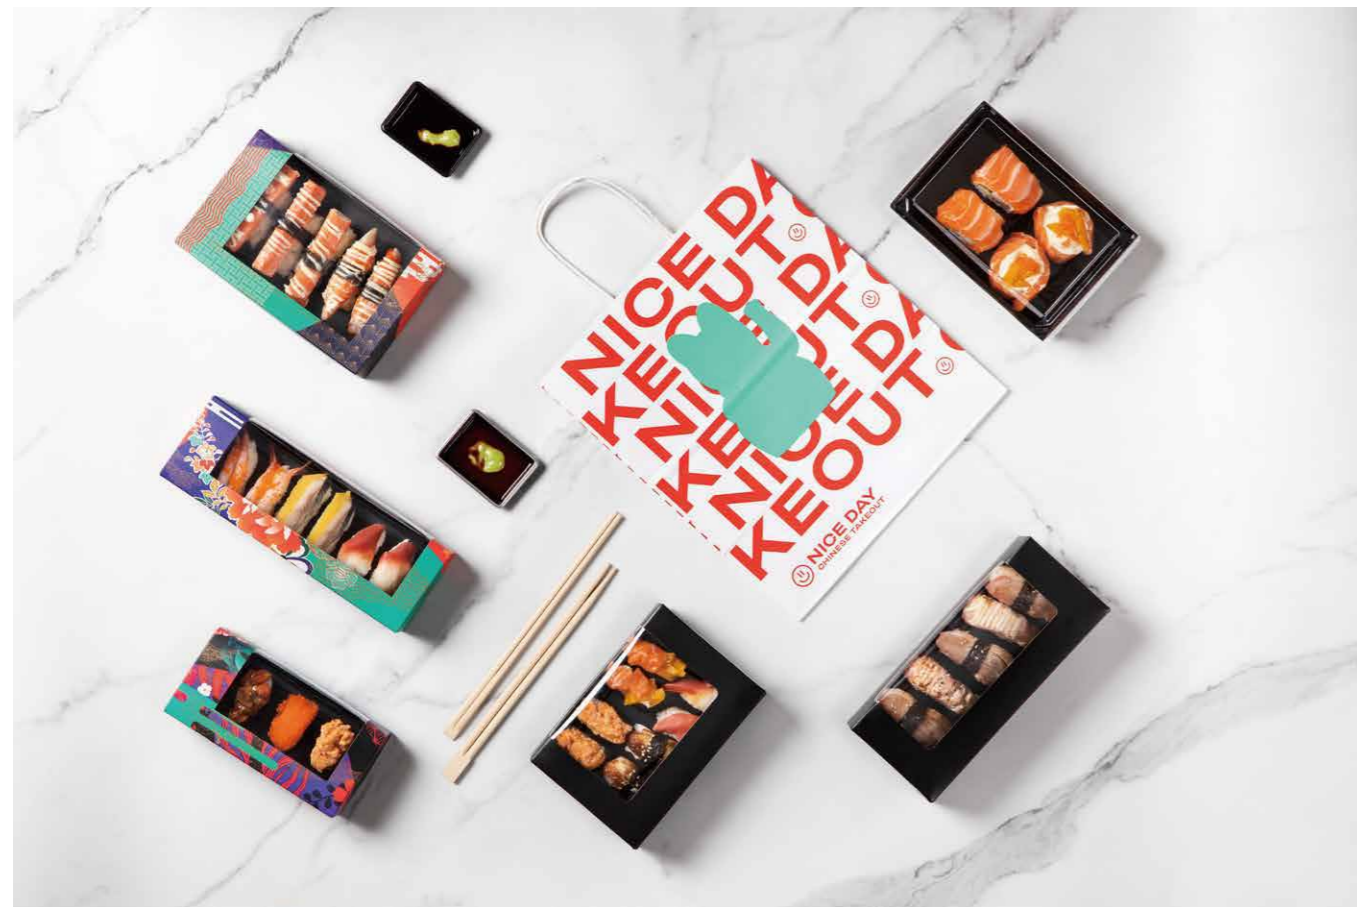

PART. 1
| FOOD PACKAGING |
SUSHI PACKAGING
BEST SERVICE

Recyclable

Water & grease resistant

Anti-Fog

Compostable

Biodegradable