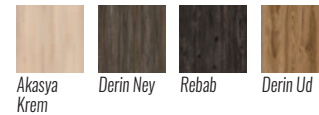

It gives you a wide working area with its L-shaped usage area.

Ahşap Yüzey Renkleri Surface Colors

Akasya
Krem

Derin Ney

Rebab

Derin Ud

Metal Renkleri Metal Colors

Siyah