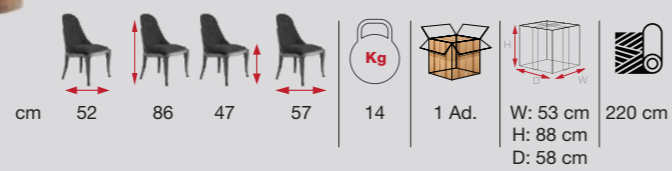

PASHA

İSARA

finely crafted
thoughts
into Wood