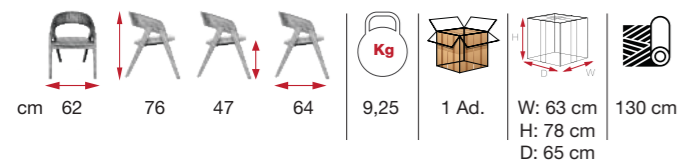

VALS

FERRY

**exceptional
designs
for your
exception
ideas**