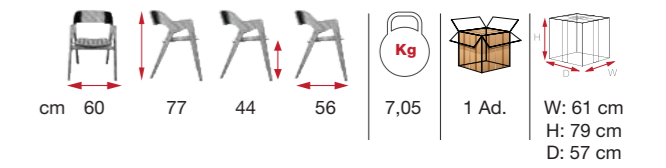

VALS

FERRY

**exceptional
designs
for your
exception
ideas**