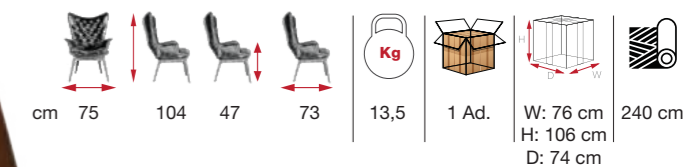

for the
style you
Want

MARS

[MRS 01]
Berjer