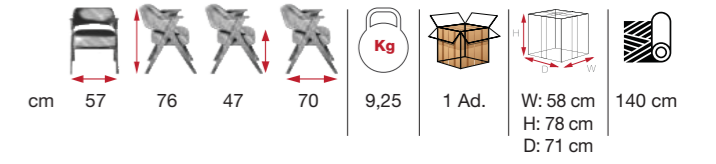

SANTANA

for the
comfort
you
deserve
SANTANA

[SNT 01]