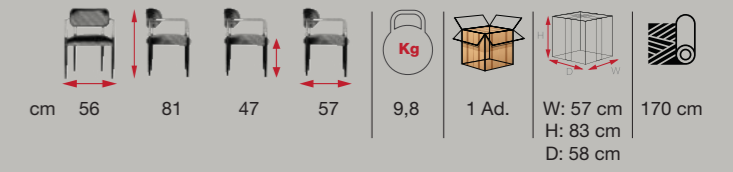

your
imagination,
our creation

[JES 02]
Sandalye