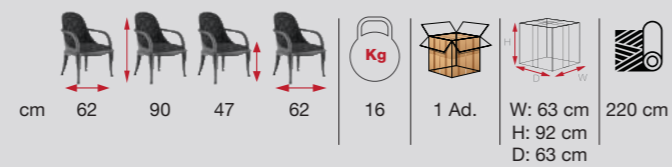

PASHA

İSARA

finely crafted
thoughts
into Wood