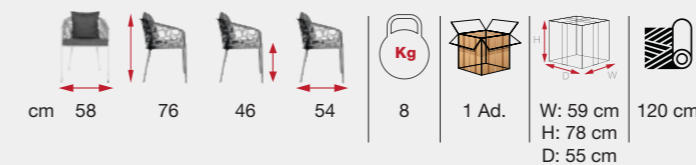

SIMONE

We give
shape to
your
concepts

TWEET