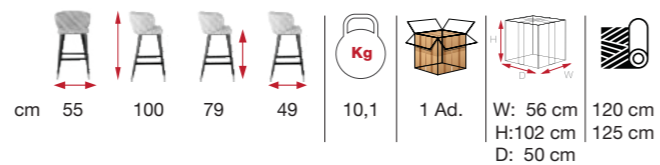

HURK

MELO

We
furnish
the
dreams