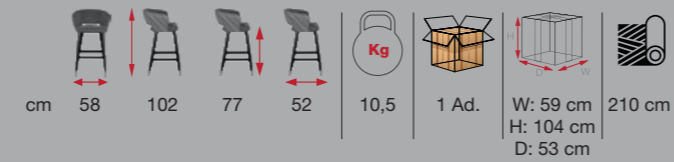

think
different,
have
different