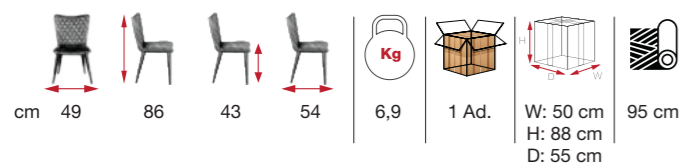

for the
style you
Want

MARS

[MRS 01]
Berjer