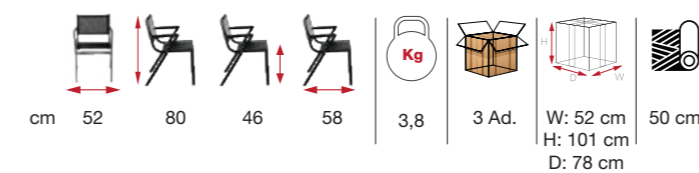

sulimely
subtle
details