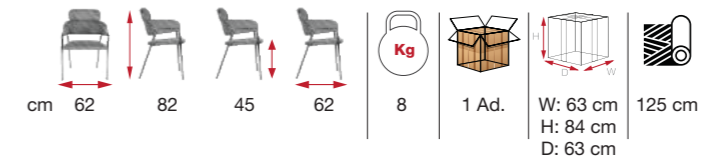

BELARUS

KAREN

sublimely
subtle
details