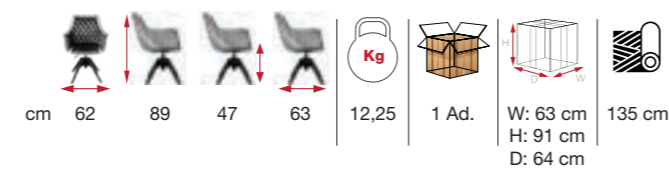

CASTRO

LADEN

[CTR 02]
Yıldız Ayak

Comfort comes to perfection