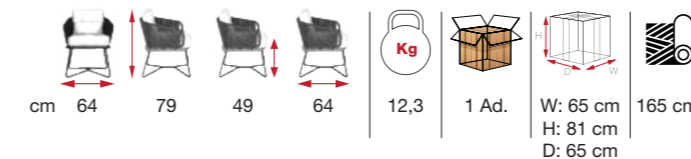

RANDA

For the style you Want

FERIS

[ALI 01]

ALINA