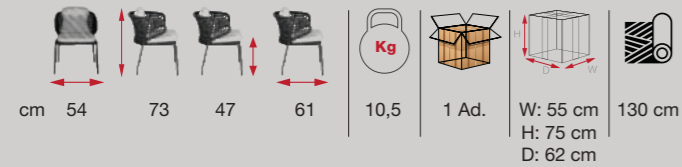

RANDA

For the style you Want

FERIS

ALINA