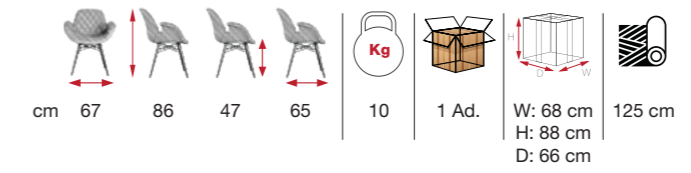

PATE

[PTE 03]
Ahşap Ayak

SDNEY

YUNUS