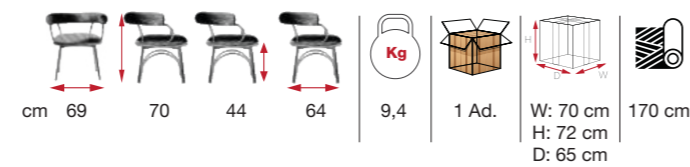

We furnish the dreams

LOOMI

BASEBALL

think different, have different