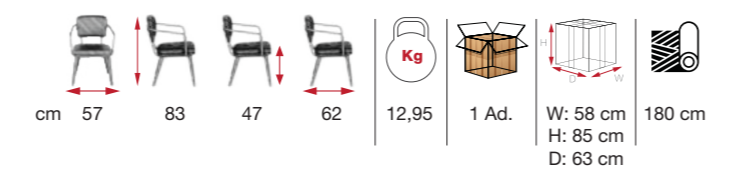

choose
comfort

RIO

[RIO 02]

CABRIO