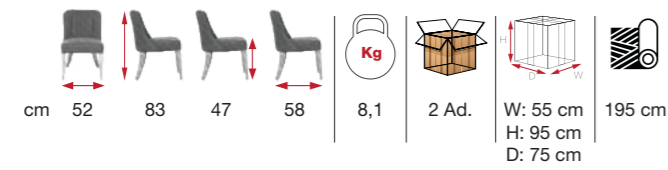

We
give
shape
to your
concepts