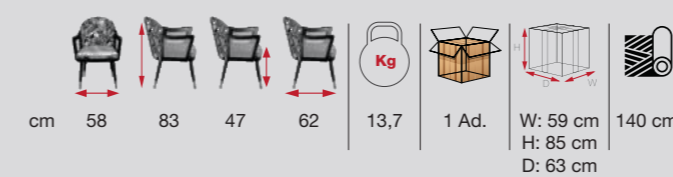

PASHA

İSARA

finely crafted
thoughts
into Wood