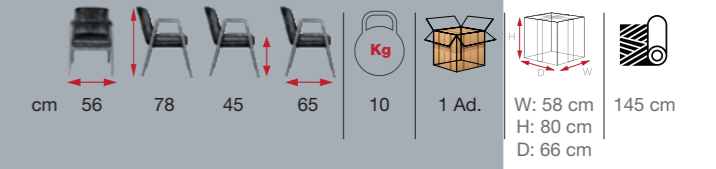

CASTRO

LADEN

Comfort comes to perfection