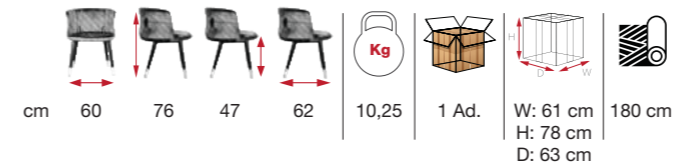

The furniture that defines you