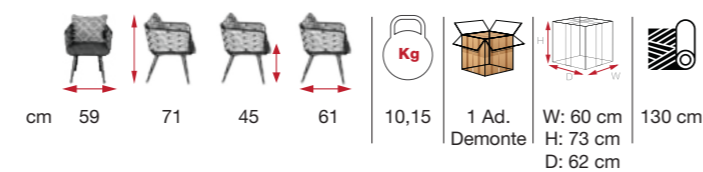

CROSS

LOGAN

sulimely
subtle
details

KUZI

[KUZ 01]