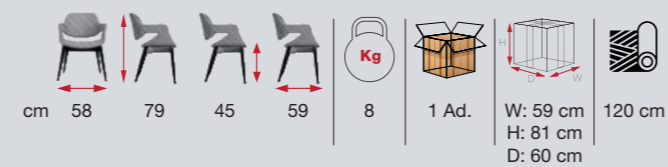

ERA

[ERA 03]
Ahşap

Think
different,
have
different