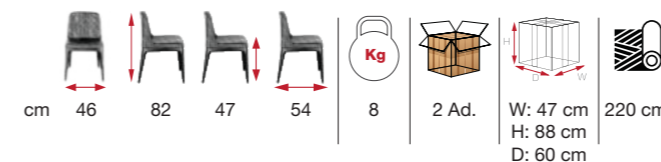

Decorate
your
dreams
With
SUDE

SUDE

ARDİF

[ARD 02]
Fitilli