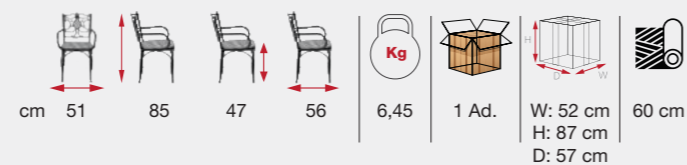

SIMONE

We give
shape to
your
concepts

TWEET