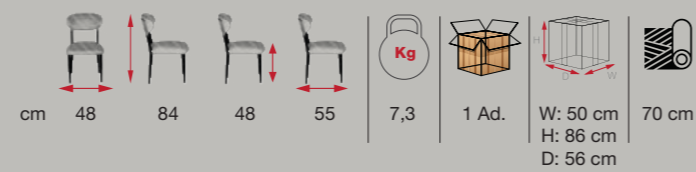

your
imagination,
our creation

[JES 02]
Sandalye