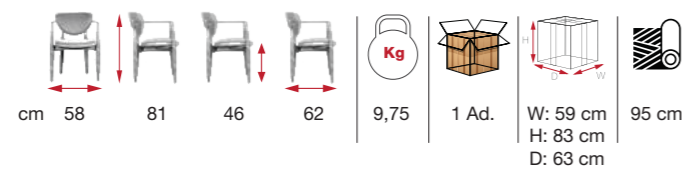

BELARUS

KAREN

sublimely
subtle
details