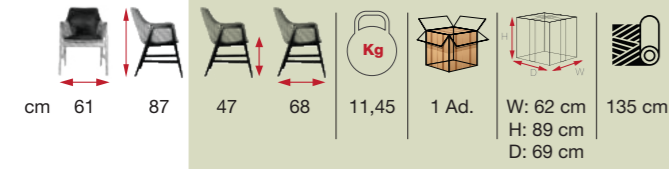

CASTRO

LADEN

Comfort comes to perfection