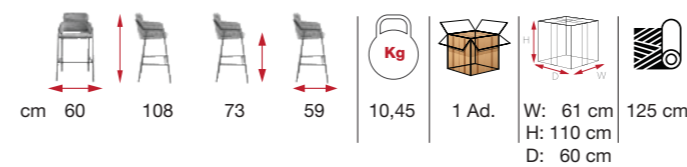

sublimely
subtle
details