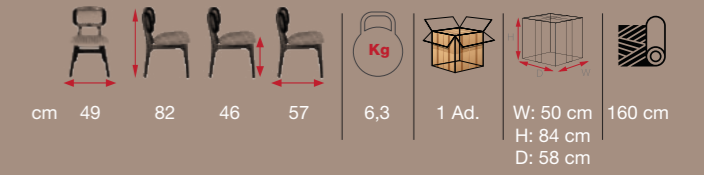

We
equip
dreams
With
TOMY

TOMY