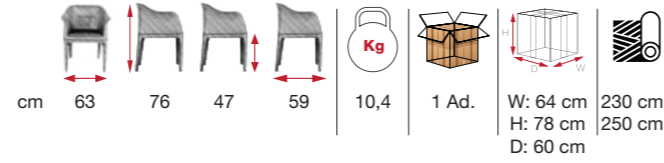

[AVA 01]

A creation
that
suits your
personality
AVVA