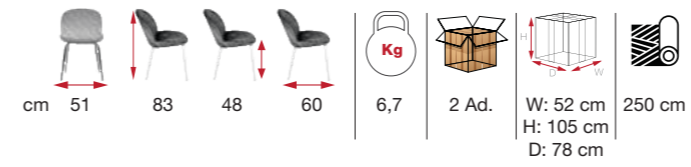

GUBI

Decore
your
dreams